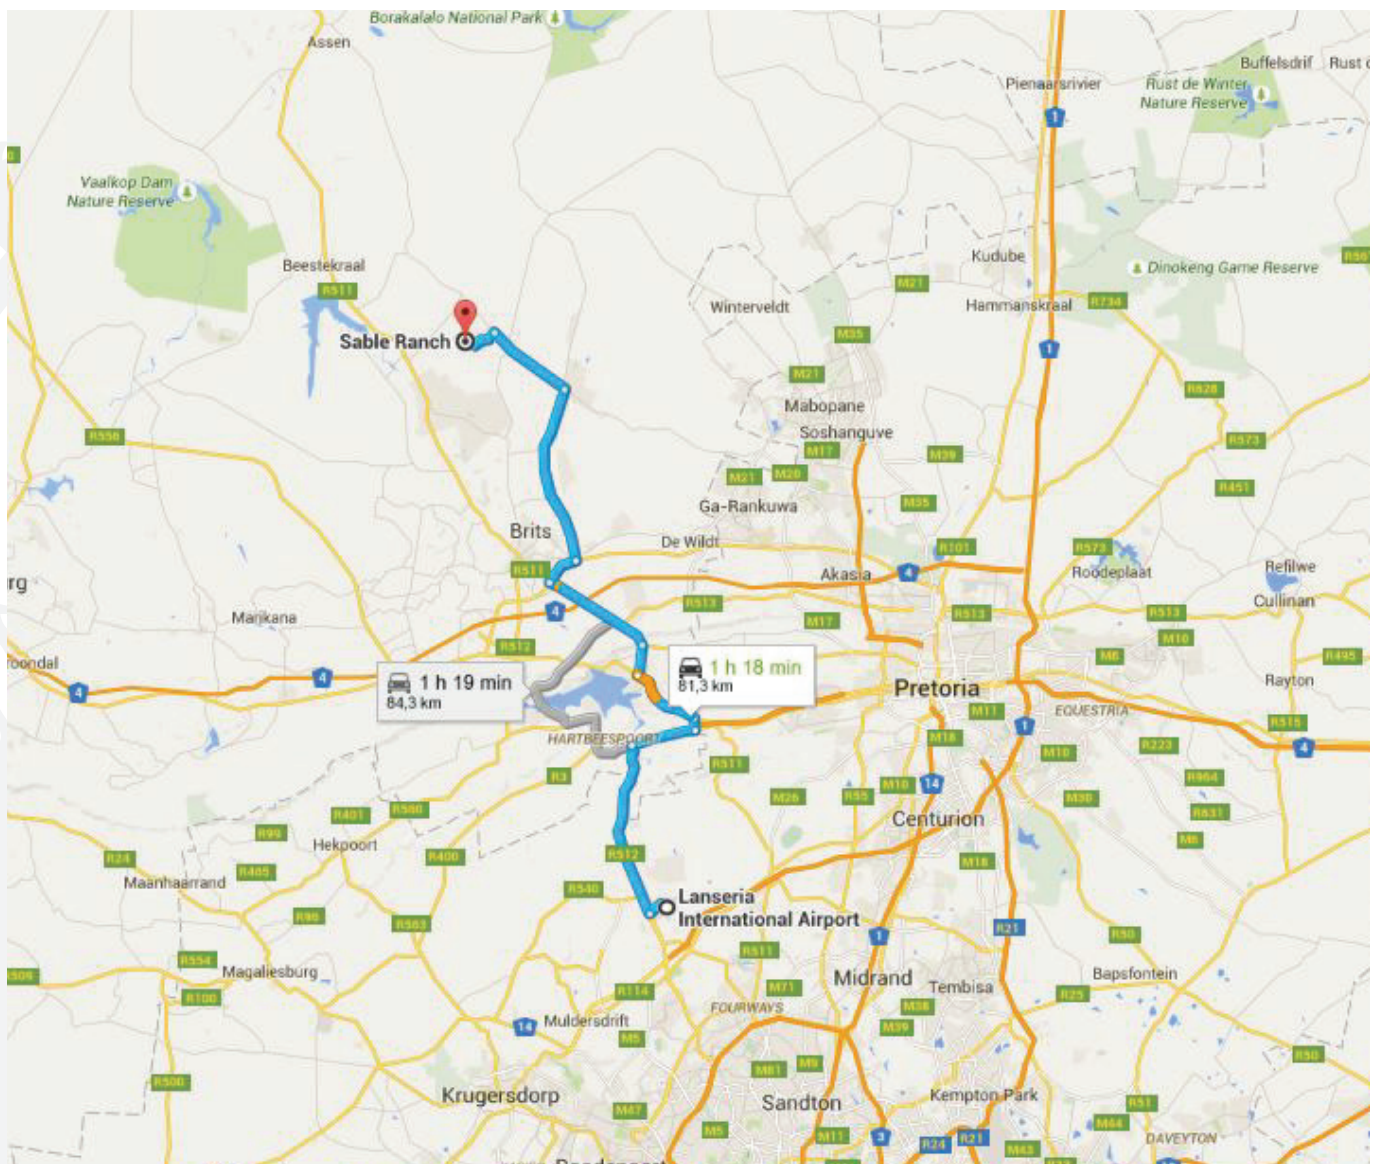

THABA KHAYA LODGE

SABLE RANCH • SOUTH AFRICA

TO SABLE RANCH FROM LANSERIA

Our team look forward to welcoming you to thaba khaya lodge. Please be advised that check-in is from 2:00pm. When you reach the dust road please can you kindly call us Johan on 071 0788 027 or Angelo on 083 260 6894. If you have trouble reaching these numbers kindly call our reservations line 082 3078791 for assistance.

Lanseria to Sable Ranch

Lanseria International Airport, Airport Road, Lanseria, 1748

Take Ashenti Rd to Pelindaba Rd/R512

- ↑ Head southwest on Airport Rd toward Ashenti Rd
550 m
- ↶ Turn left onto Ashenti Rd
1.5 km

Continue on Pelindaba Rd/R512. Drive from R511 to North West

- ↷ Turn right onto Pelindaba Rd/R512
17.4 km
- ↷ Turn right onto R104
6.3 km
- ↶ Turn left
1.2 km
- ↶ Turn left onto R511
7.5 km
- ↷ Turn right to stay on R511
2.8 km
- ↶ Turn left to stay on R511
11.2 km
- ↷ Turn right onto R566
3.5 km

Drive to your destination

- ↶ Turn left
17.7 km
- ↶ Turn left at Warmbad St
8.9 km
- ↶ Turn left
2.4 km

Sable Ranch

Western Gate Coordinates: S 25°25'34.8" E 27°42'43.0"