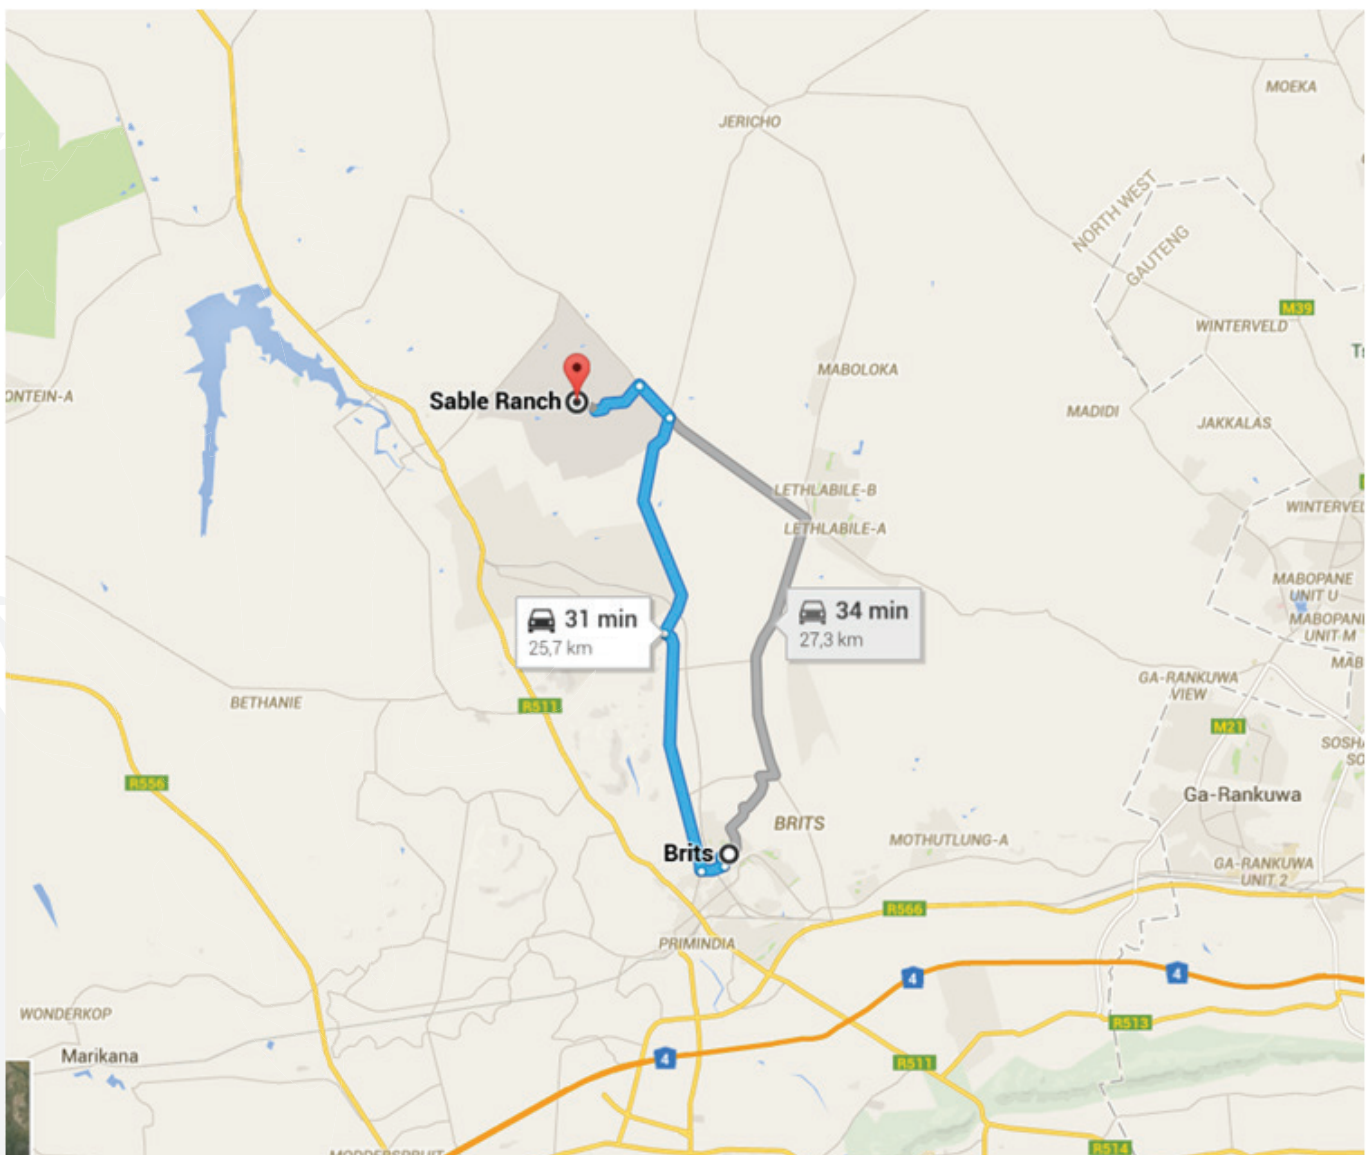

TO SABLE RANCH FROM BRITS

Our team look forward to welcoming you to thaba khaya lodge. Please be advised that check-in is from 2:00pm. When you reach the dust road please can you kindly call us Johan on 071 0788 027 or Angelo on 083 260 6894. If you have trouble reaching these numbers kindly call our reservations line 082 3078791 for assistance.